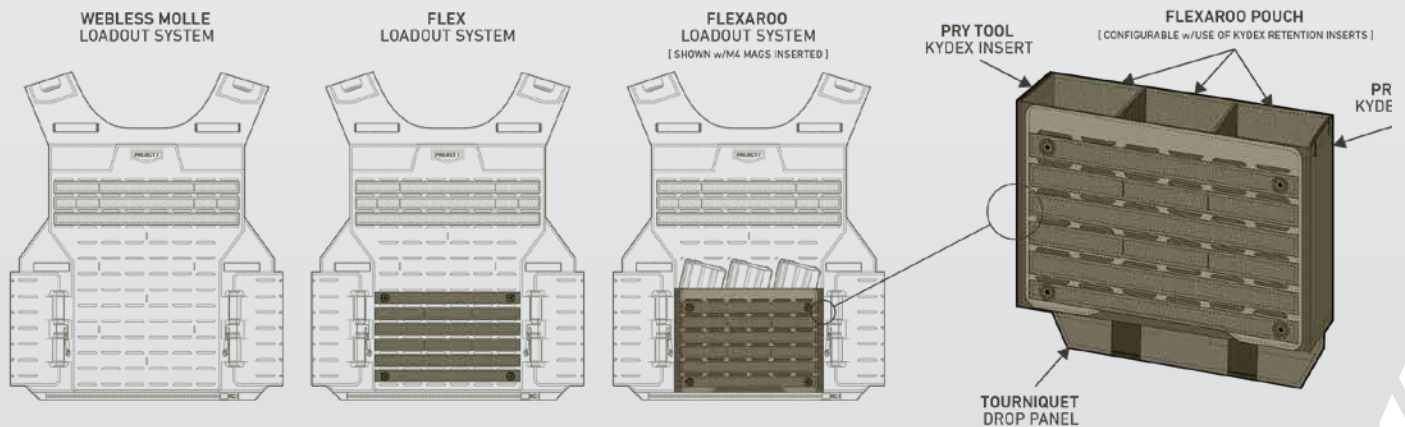

PROJECT 7

EXCLUSIVELY DISTRIBUTED BY:

AARDVARK

1935 Puddingstone Drive
La Verne, CA 91750

E info@aardvarktactical.com

P (800) 997 3773

AARDVARKTACTICAL.COM