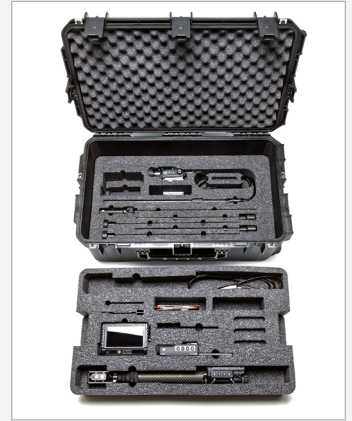

SWIFT COVERT SURVEILLANCE KIT

TACTICAL ELECTRONICS: SPEC SHEET

WIRELESS

REAL-TIME

IDENTIFICATION:

WIRELESS VIDEO
5GHz real-time Wi-Fi video transmission

ATAK | MANET
Connect real-time video via USB & Ethernet

ENCRYPTED VIDEO
AES encrypted Wi-Fi video streaming

SD RECORDING
Automatic recording to a 32GB MicroSD card

KIT CONTENTS:

- + SWIFT Pole Camera – 1.75 Meters Extended
- + SWIFT Under Door Camera (4-camera version)
- + TE5 Monitor
- + Through Wall Camera XL – 17in
- + Through Wall Light XL – 17in
- + Hard Case

DESCRIPTION:

The SWIFT Covert Surveillance Kit provides operators with covert, real-time video of areas that cannot be directly observed. The kit includes the SWIFT Pole Camera (1.75m), SWIFT Under Door Camera (4-cam), Through Wall Camera XL, Through Wall Light XL, and the TE5 Monitor.

The kit enables operators to covertly access and monitor elevated spaces, closed rooms, areas behind walls, and concealed environments, delivering wide-angle video surveillance from a position of cover or concealment. The SWIFT Covert Surveillance Kit supports pre-entry surveillance, room clearing, barricaded subject response, and covert reconnaissance—delivering the reach, stealth, and low-light video clarity required to gather real-time video intelligence in any environment.