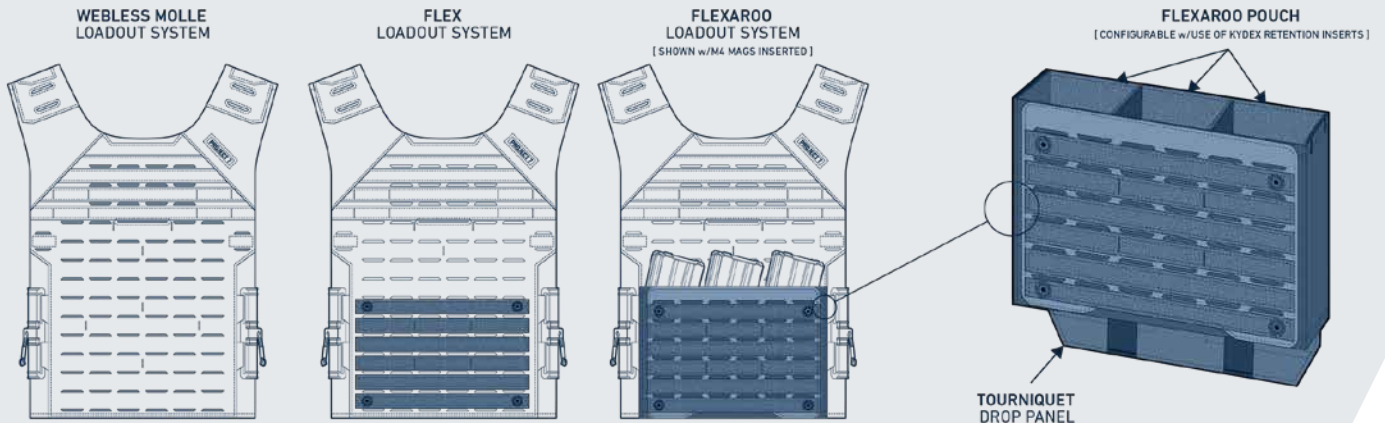

### SCALABILITY & CONFIGURABILITY CHART

**SCALABILITY** refers to the ability to add optional soft ballistics to the SPR platform, "scaling" it either up or down.

Scalable features include: Yoke no Collar / Yoke with Collar / Throat Protection / Upper Arms Protection / Abdominal Protection / Spine Protection / Groin Protection

**CONFIGURABILITY** refers to the ability to "configure" various features of the SPR to the end-users preference.

Configurable features include: Loadout System / In-Cummerbund Adaptive Pouch / Lining

For more information please contact: